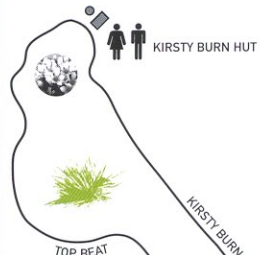

SNOW FARM NEW ZEALAND

TRAIL MAP

Closures when there is live shooting at the Biathlon range will be either a rope or barrier. Please Do not ski through the barrier.

Trail groomed subject to weather conditions

i TRAIL RULES OVERLEAF

KEY

- ADVANCED
- INTERMEDIATE
- BEGINNER
- COMFORTABLE
- VERY DIFFICULT
- RESTRICTED AREA
- SPRINT TRACK
- NOT USED IN SUMMER
- JUNCTION NUMBERS

see enlargement overleaf