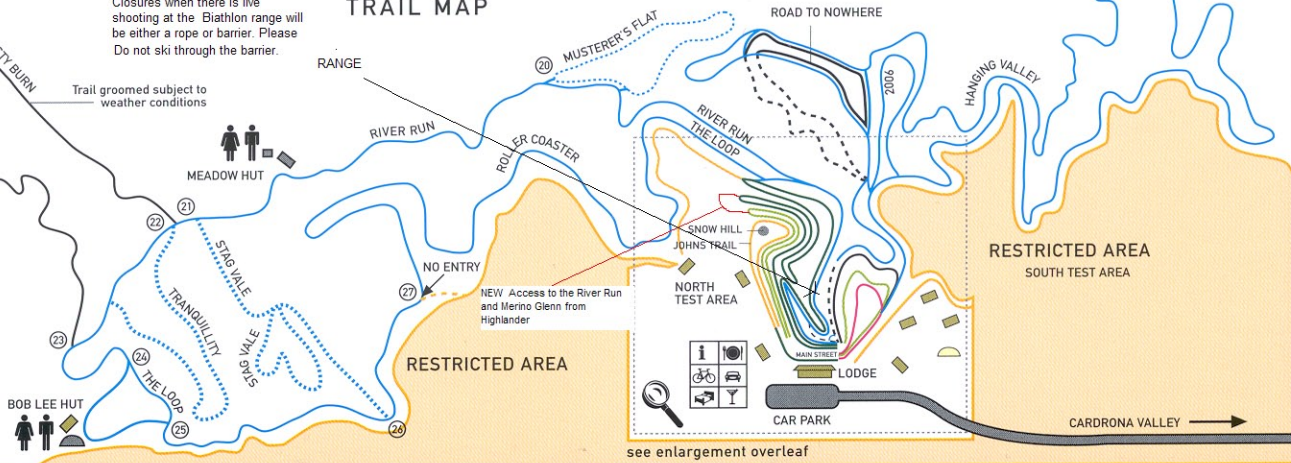

SNOW FARM NEW ZEALAND

TRAIL MAP

Closures when there is live shooting at the Biathlon range will be either a rope or barrier. Please Do not ski through the barrier.

Trail groomed subject to weather conditions

i TRAIL RULES OVERLEAF

KEY

- ADVANCED
- INTERMEDIATE
- BEGINNER
- COMFORTABLE
- VERY DIFFICULT
- RESTRICTED AREA
- SPRINT TRACK
- NOT USED IN SUMMER
- JUNCTION NUMBERS

see enlargement overleaf